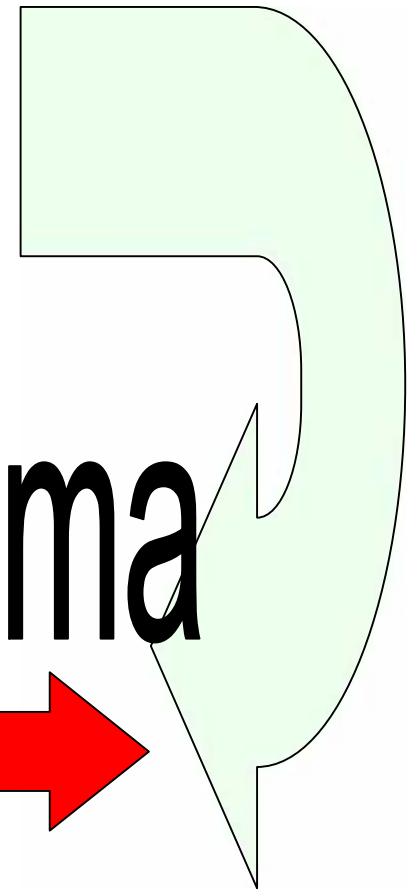

Girati,

Chiama, Terra, Richiama