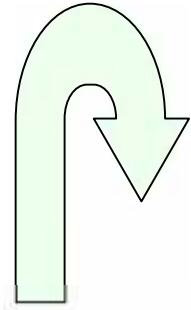

Girati,

Fronte dopo il Salto,

Piede(D/S) & Avanza