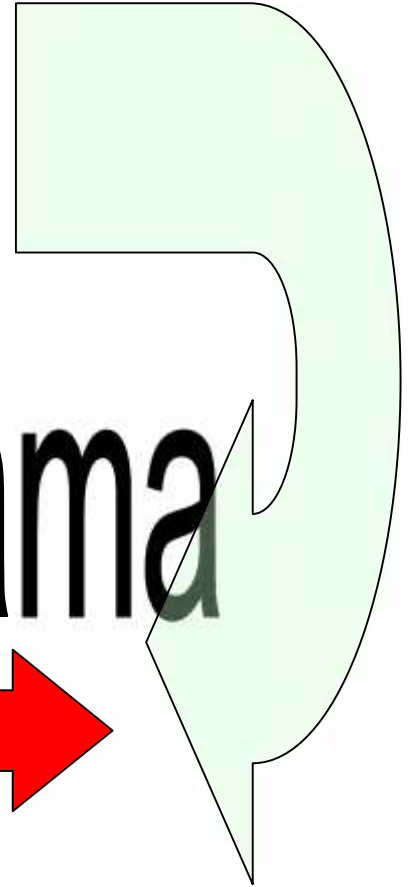

Girati,

Chiama, Terra, Richiama