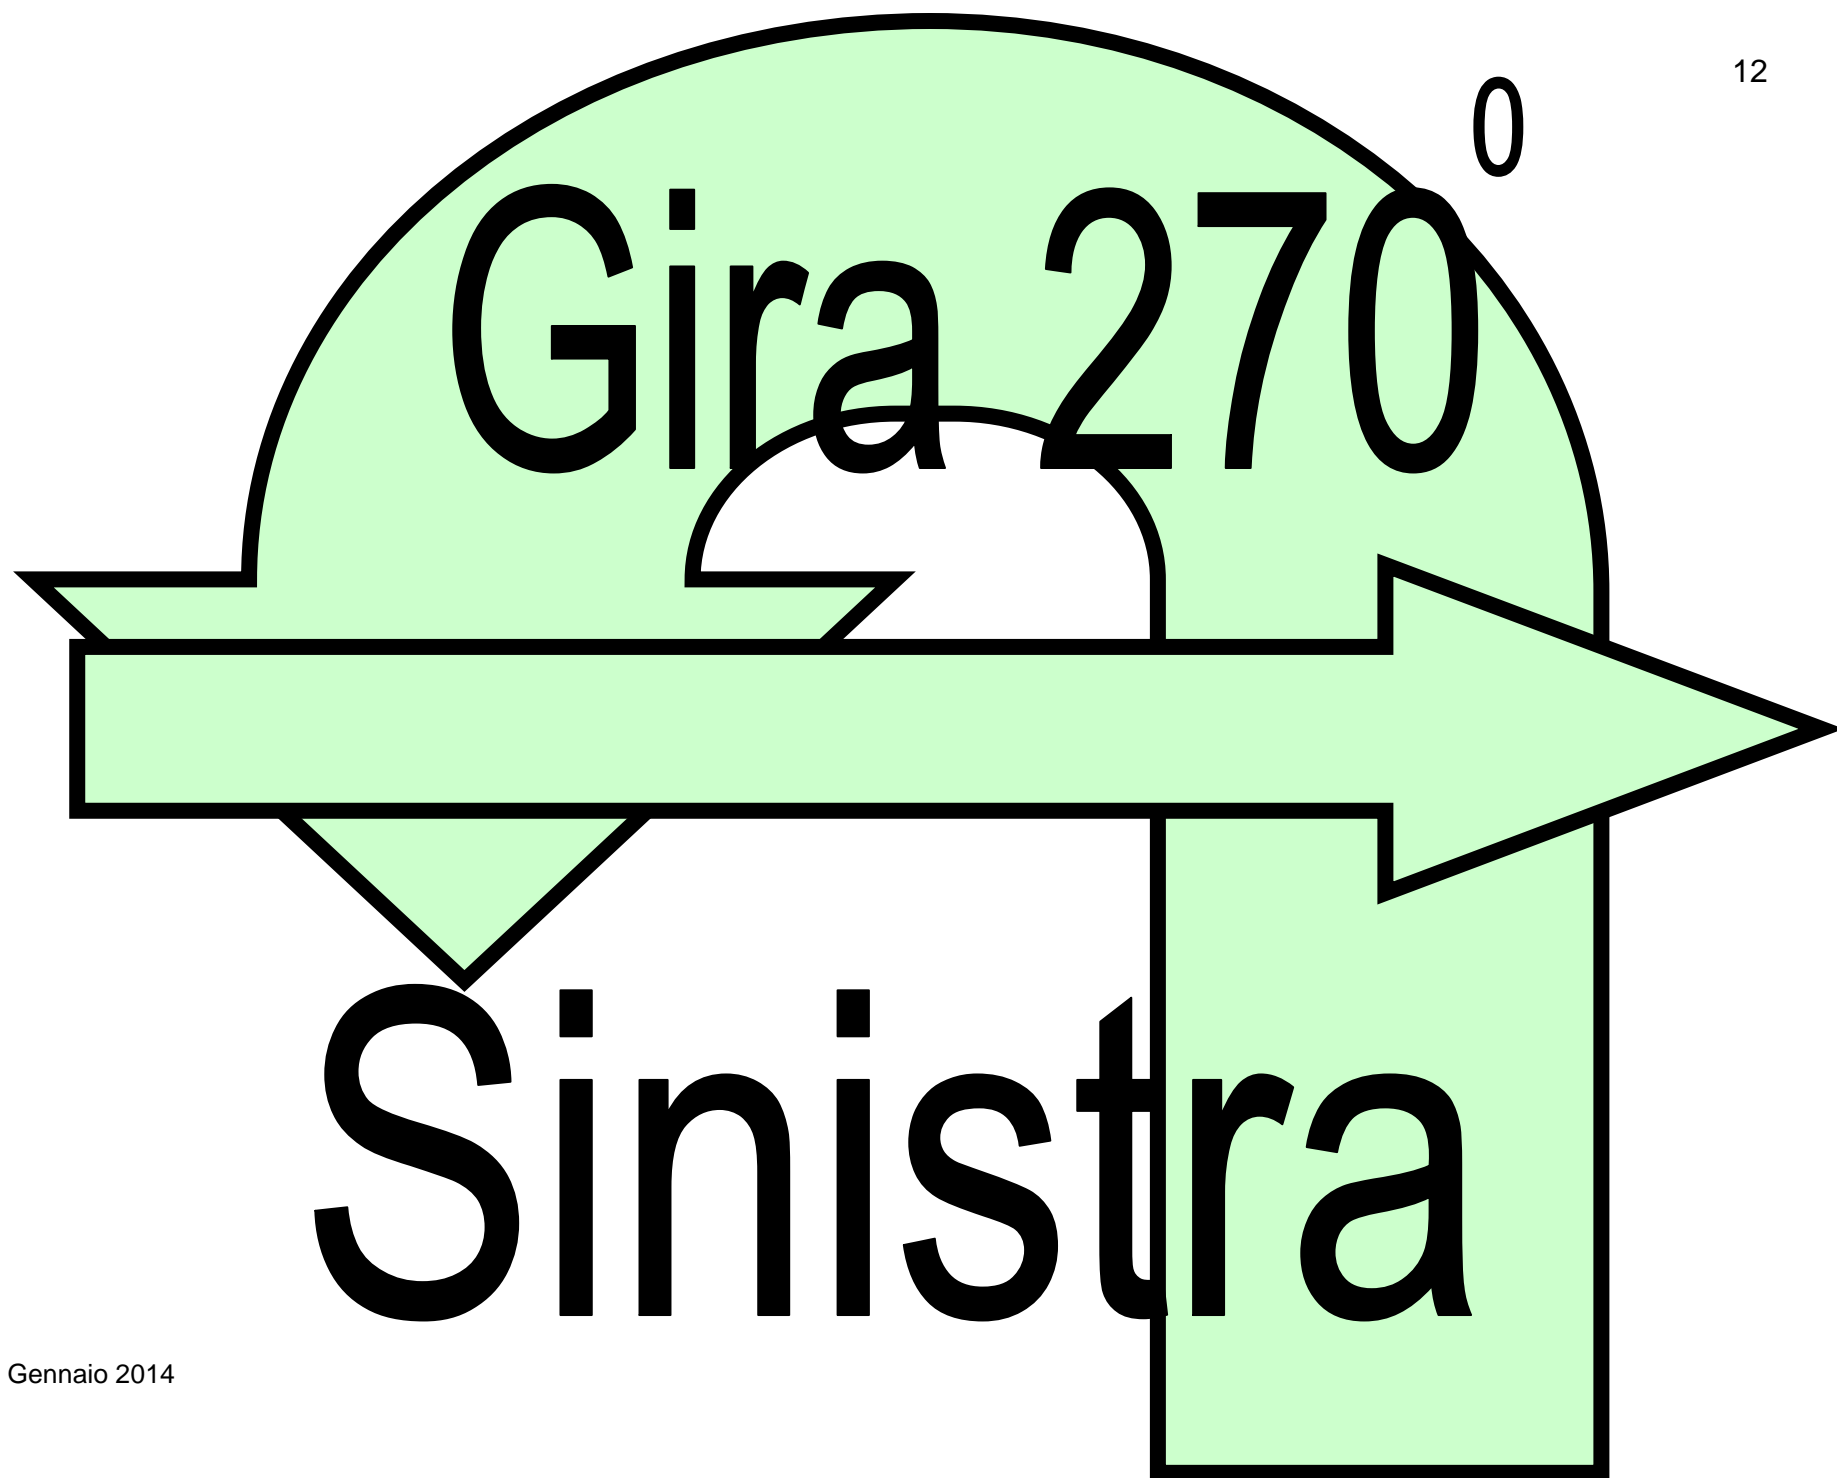

Gira 90°
Sinistra

Gira 90°
Sinistra

A large green arrow pointing to the left, with a black outline. Inside the arrow, the text "Gira 90°" is written in a large, bold, black serif font. Below "Gira 90°", the word "Sinistra" is written in the same font. The arrow's tail is on the right side of the page, and its head is on the left side.

**Gira 90°
Sinistra**

**Gira 180°
Destra**

1 Gennaio 2014

Gira 180°
Destra

Gira 180°

Sinistra

Gira 180° Sinistra

Gira 180° Sinistra